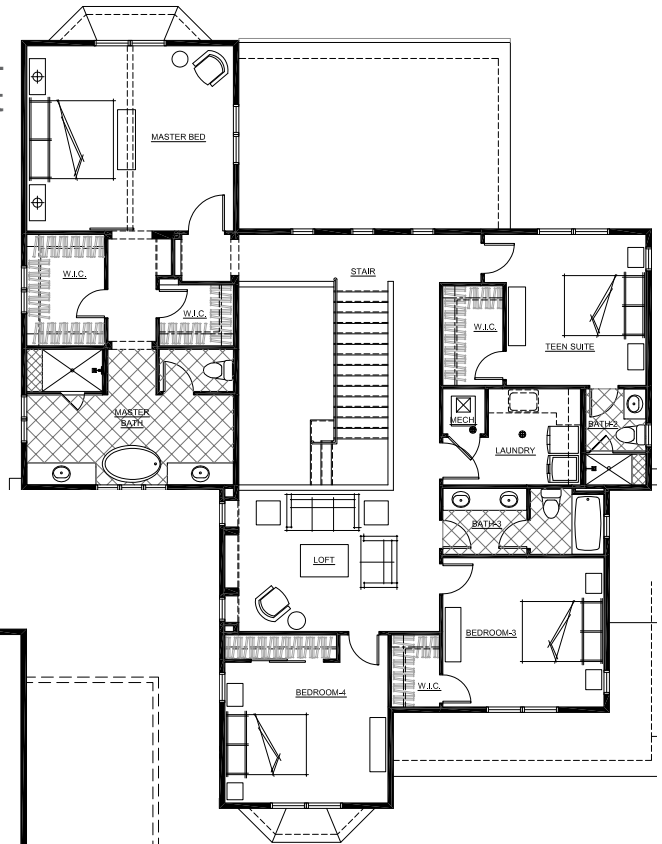

Douglas cape cod

Two-Story • 4 bedrooms • 3.5 baths

Total Square Feet: 5638
Finished Square Feet: 4005

Featuring

- Great room
- 4-car tandem garage
- Teen suite
- Loft
- Upstairs laundry

UPPER LEVEL
2015 sq ft

MAIN LEVEL
1863 sq ft

Douglas prairie

Two-Story • 4 bedrooms • 3.5 baths

Total Square Feet: 5665
Finished Square Feet: 4032

Featuring

- Great room
- 4-car tandem garage
- Teen suite
- Loft
- Upstairs laundry