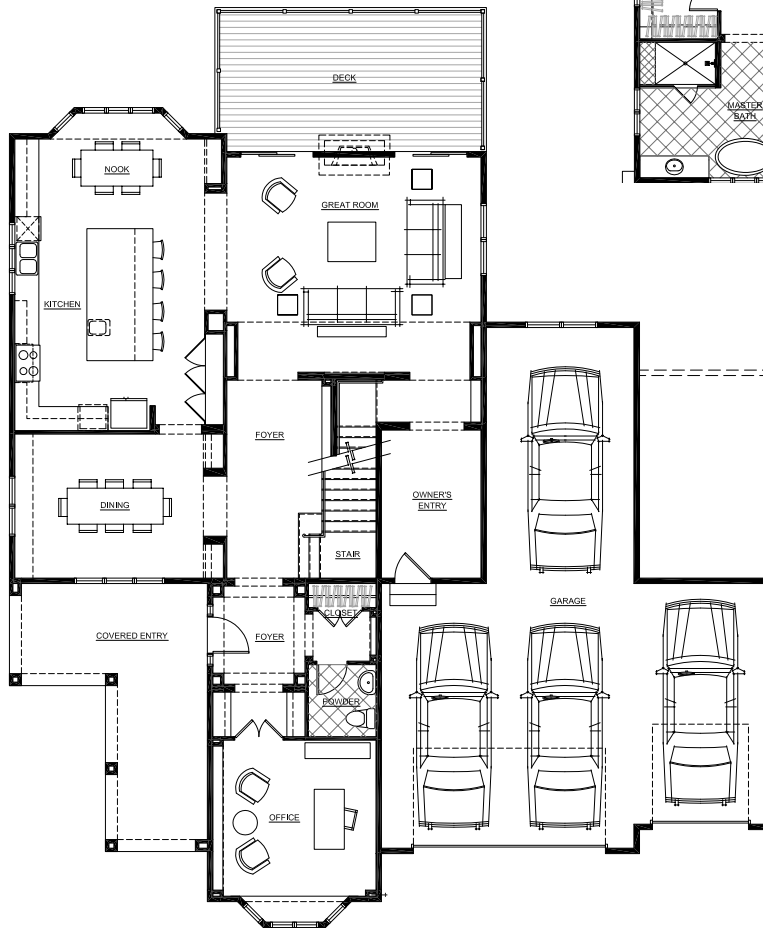

Douglas cape cod

Two-Story • 4 bedrooms • 3.5 baths

Total Square Feet: 5638
Finished Square Feet: 4005

Featuring

- Great room
- 4-car tandem garage
- Teen suite
- Loft
- Upstairs laundry

UPPER LEVEL
2015 sq ft

MAIN LEVEL
1863 sq ft

Douglas prairie

Two-Story • 4 bedrooms • 3.5 baths

Total Square Feet: 5665
Finished Square Feet: 4032

Featuring

- Great room
- 4-car tandem garage
- Teen suite
- Loft
- Upstairs laundry