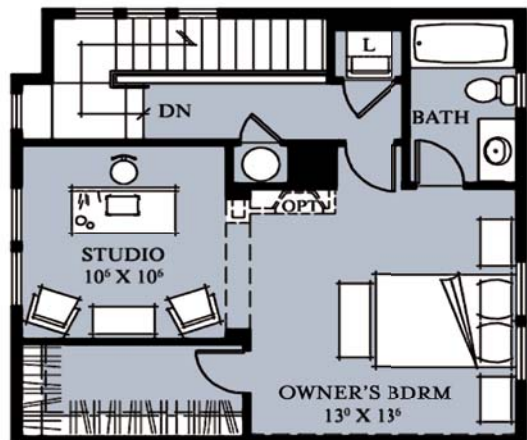

Main Level

Upper Level Bedroom 3 Option

Upper Level

Upper Level Owner's Retreat Option

Townhomes from the low \$200s  
 2994 Clinton St., Denver, CO 80238  
 303.320-8665 • ArtisanPlazas.com

Directions:

Take I-70 east to Quebec. Turn south on Quebec to Martin Luther King Blvd.  
 Turn east on Martin Luther King Blvd. to Clinton St. Turn south on Clinton St.