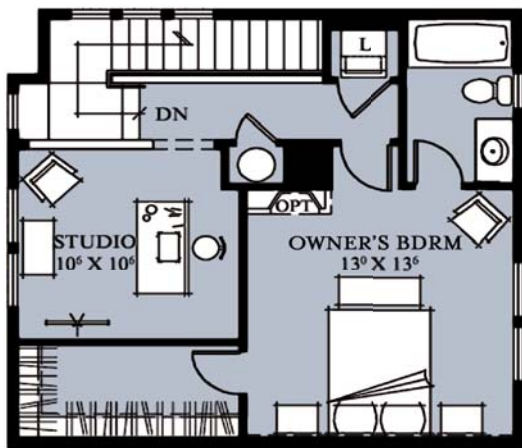

Main Level

Upper Level Bedroom 3 Option

Upper Level

Upper Level Owner's Retreat Option

Townhomes from the low \$200s  
 2994 Clinton St., Denver, CO 80238  
 303.320-8665 • ArtisanPlazas.com

Directions:

Take I-70 east to Quebec. Turn south on Quebec to Martin Luther King Blvd.  
 Turn east on Martin Luther King Blvd. to Clinton St. Turn south on Clinton St.