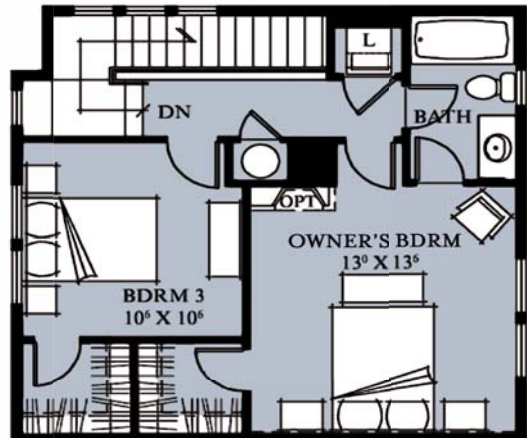

Main Level

Upper Level Bedroom 3 Option

Upper Level

Upper Level Owner's Retreat Option

Townhomes from the low \$200s  
 2994 Clinton St., Denver, CO 80238  
 303.320-8665 • ArtisanPlazas.com

Directions:

Take I-70 east to Quebec. Turn south on Quebec to Martin Luther King Blvd.  
 Turn east on Martin Luther King Blvd. to Clinton St. Turn south on Clinton St.