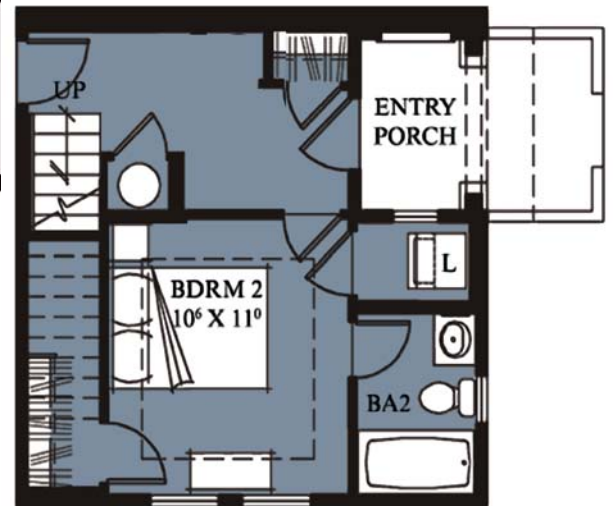

Main Level

Upper Level

Bedroom 2 / Bath 2
Main Level Option

Townhomes from the low \$200s
2994 Clinton St., Denver, CO 80238
303.320-8665 • ArtisanPlazas.com

Directions:
Take I-70 east to Quebec. Turn south on Quebec to Martin Luther King Blvd.
Turn east on Martin Luther King Blvd. to Clinton St. Turn south on Clinton St.