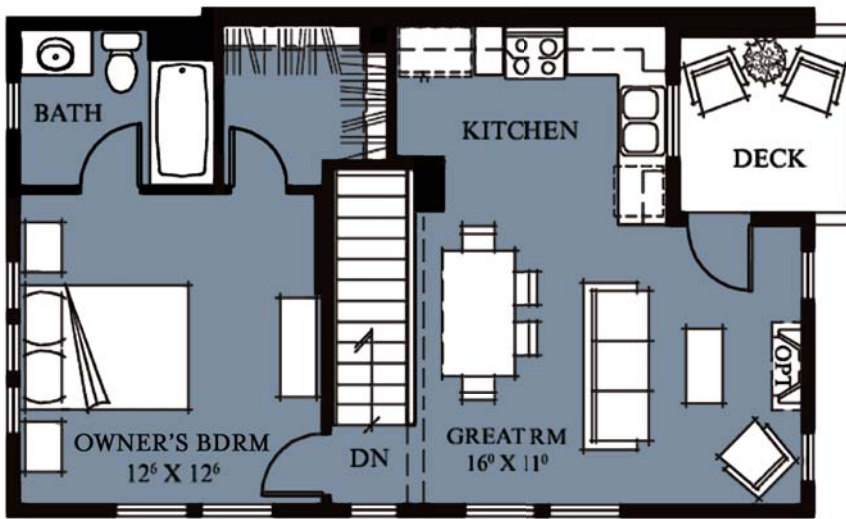

Main Level

Upper Level

Bedroom 2 / Bath 2
Main Level Option

Townhomes from the low \$200s
2994 Clinton St., Denver, CO 80238
303.320-8665 • ArtisanPlazas.com

Directions:
Take I-70 east to Quebec. Turn south on Quebec to Martin Luther King Blvd.
Turn east on Martin Luther King Blvd. to Clinton St. Turn south on Clinton St.