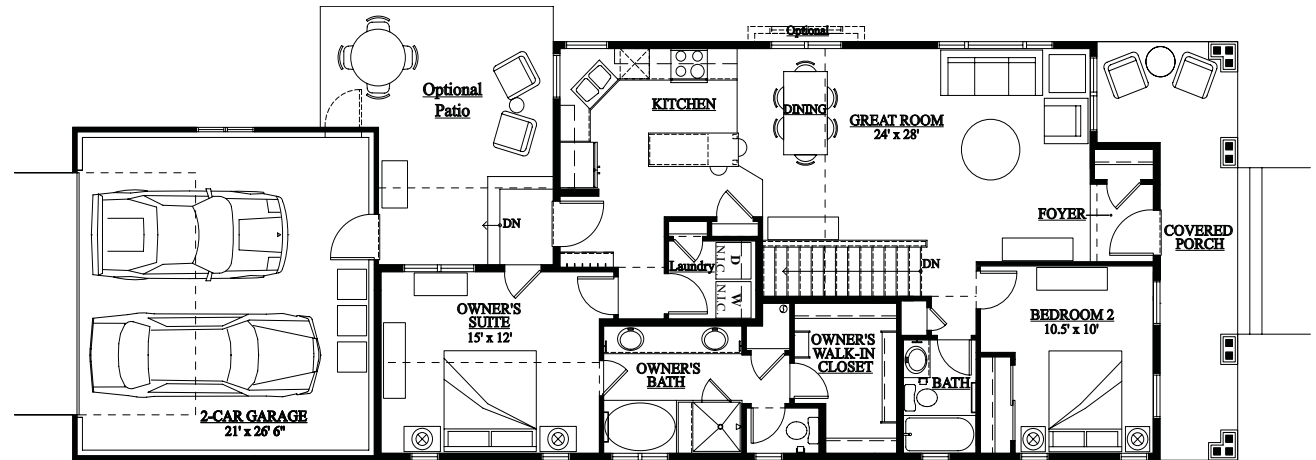

GAYLORD > PRAIRIE

2 bedrooms • 2 bathrooms

- Main floor owner's suite w/walk-in closet
- 5-pc owner's bath
- Main level laundry
- Unfinished basement
- 2-car garage

GAYLORD > PRAIRIE
MAIN LEVEL – 1,283 SQ. FT.

(303) 393-9099 • WonderlandHomes.Com

New Home Consultants:

Tom Sorensen: sorensen@wonderlandhomes.com

Sean McAleavey: mcaleavey@wonderlandhomes.com

GAYLORD > PRAIRIE
1,283 TOTAL FINISHED SQ. FT.
MAIN LEVEL – 1,283 SQ. FT.
UPPER LEVEL – N/A SQ. FT.
LOWER LEVEL – 1,180 SQ. FT. UNFINISHED