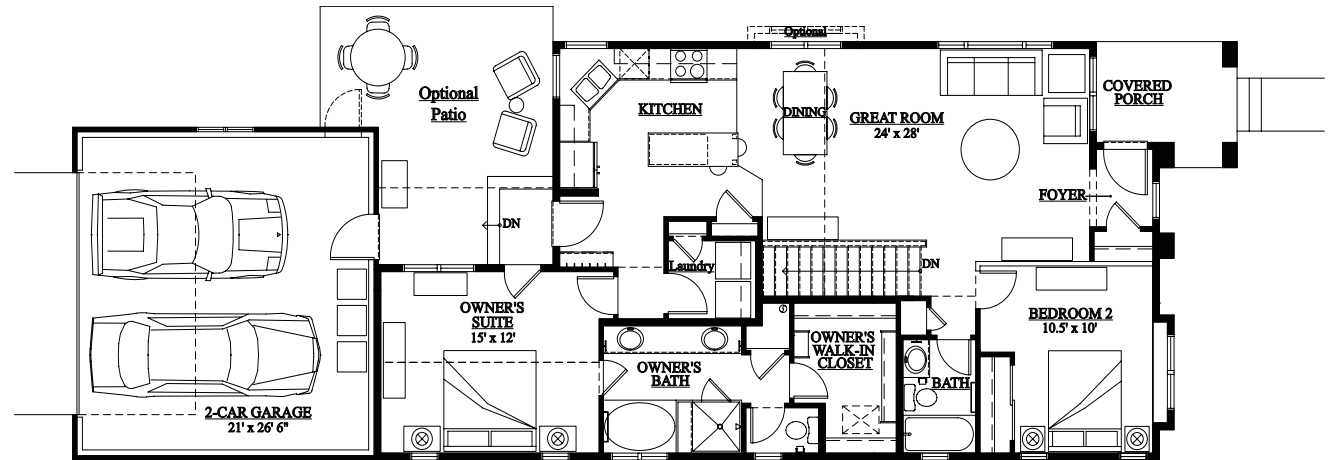

GAYLORD > HOMESTEAD

2 bedrooms • 2 bathrooms

- Main floor owner's suite w/walk-in closet
- 5-pc owner's bath
- Main level laundry
- Unfinished basement
- 2-car garage

GAYLORD > HOMESTEAD
MAIN LEVEL – 1,283 SQ. FT.

(303) 393-9099 • WonderlandHomes.Com

New Home Consultants:

Tom Sorensen: sorensen@wonderlandhomes.com

Sean McAleavey: mcaleavey@wonderlandhomes.com

GAYLORD > HOMESTEAD

1,283 TOTAL FINISHED SQ. FT.
MAIN LEVEL – 1,283 SQ. FT.
UPPER LEVEL – N/A SQ. FT.
LOWER LEVEL – 1,180 SQ. FT. UNFINISHED