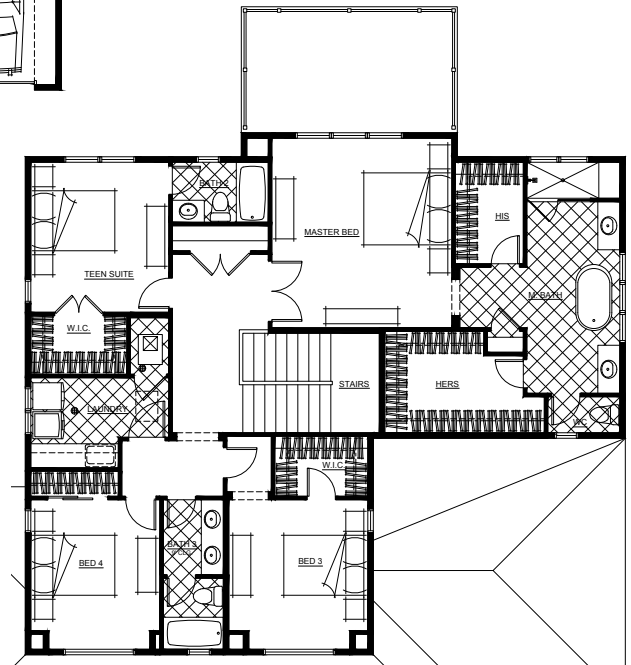

Aberdeen 2.0 cape cod

Two-Story • 4 bedrooms • 3.5 baths

Total Square Feet: 4842
Finished Square Feet: 3261

Featuring

- Great room
- 3-car garage
- Teen suite
- Loft
- Upstairs laundry

MAIN LEVEL
1629 sq ft

UPPER LEVEL
1632 sq ft

Aberdeen 2.0 craftsman

Two-Story • 4 bedrooms • 3.5 baths

Total Square Feet: 4842
Finished Square Feet: 3261

Featuring

- Great room
- 3-car garage
- Teen suite
- Loft
- Upstairs laundry

MAIN LEVEL
1629 sq ft

UPPER LEVEL
1632 sq ft

WonderlandHomes.com

*Please check with the Sales Consultant for variations or changes to this plan.
© 2016 Wonderland Homes. All square footages, floorplans, and dimensions are approximate and are subject to change without notice. Actual configuration may vary based on specific lot size, shape and topography. Furniture placement is for representation purposes only. Pricing is subject to change without notice and subject to prior sale and availability.