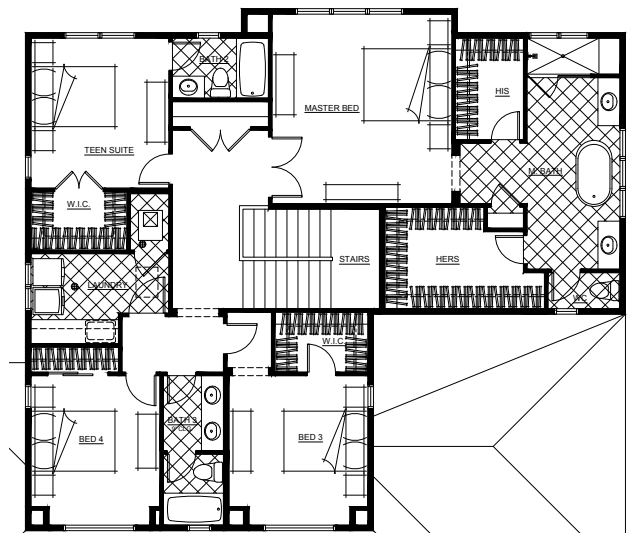

Aberdeen 2.0 cape cod

Two-Story • 4 bedrooms • 3.5 baths

Total Square Feet: 4842
Finished Square Feet: 3261

Featuring

- Great room
- 3-car garage
- Teen suite
- Loft
- Upstairs laundry

MAIN LEVEL
1629 sq ft

UPPER LEVEL
1632 sq ft

Aberdeen 2.0 craftsman

Two-Story • 4 bedrooms • 3.5 baths

Total Square Feet: 4842
Finished Square Feet: 3261

Featuring

- Great room
- 3-car garage
- Teen suite
- Loft
- Upstairs laundry

MAIN LEVEL
1629 sq ft

UPPER LEVEL
1632 sq ft

WonderlandHomes.com

*Please check with the Sales Consultant for variations or changes to this plan.
© 2016 Wonderland Homes. All square footages, floorplans, and dimensions are approximate and are subject to change without notice. Actual configuration may vary based on specific lot size, shape and topography. Furniture placement is for representation purposes only. Pricing is subject to change without notice and subject to prior sale and availability.