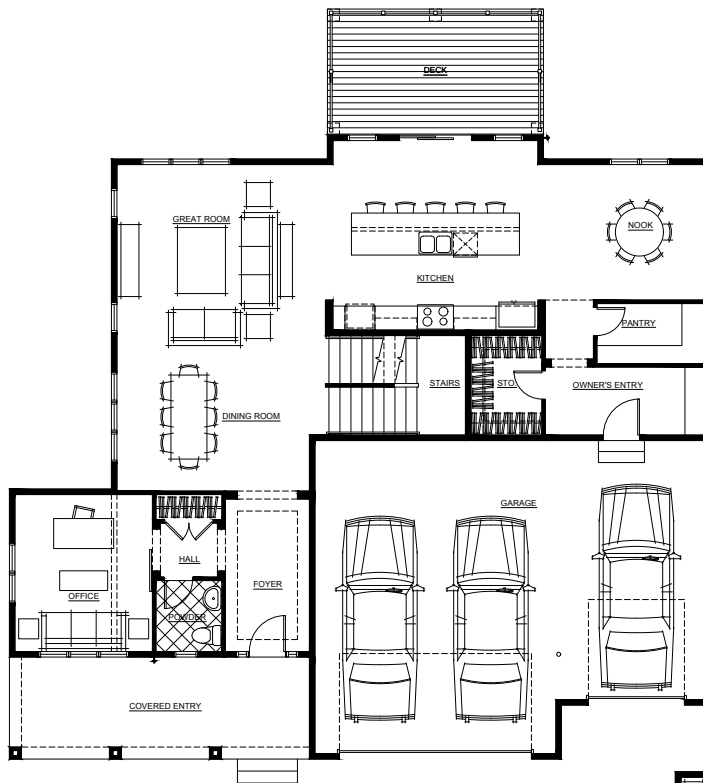

Aberdeen 2.0 cape cod

Two-Story • 4 bedrooms • 3.5 baths

Total Square Feet: 4842
Finished Square Feet: 3261

Featuring

- Great room
- 3-car garage
- Teen suite
- Loft
- Upstairs laundry

MAIN LEVEL
1629 sq ft

UPPER LEVEL
1632 sq ft

Aberdeen 2.0 craftsman

Two-Story • 4 bedrooms • 3.5 baths

Total Square Feet: 4842
Finished Square Feet: 3261

Featuring

- Great room
- 3-car garage
- Teen suite
- Loft
- Upstairs laundry

MAIN LEVEL
1629 sq ft

UPPER LEVEL
1632 sq ft

WonderlandHomes.com

*Please check with the Sales Consultant for variations or changes to this plan.
© 2016 Wonderland Homes. All square footages, floorplans, and dimensions are approximate and are subject to change without notice. Actual configuration may vary based on specific lot size, shape and topography. Furniture placement is for representation purposes only. Pricing is subject to change without notice and subject to prior sale and availability.