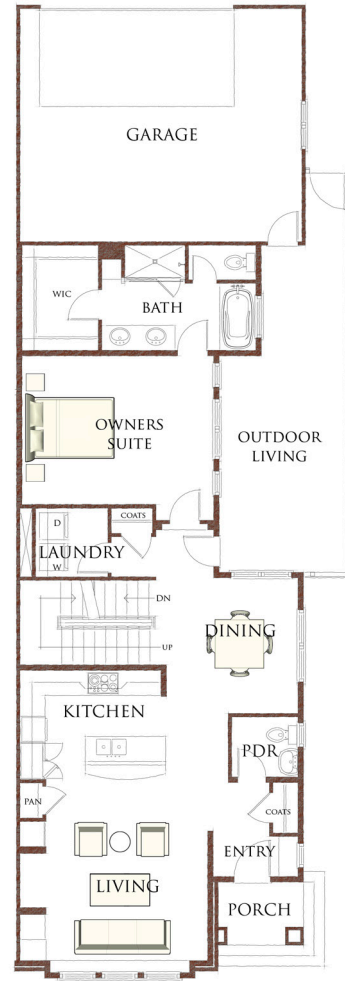

## Cambria

Two-Story • Main Floor Master •  
3 bedrooms + loft • 2.5 baths •  
2 Car Garage with Extra Storage

Total Square Feet: 3253  
Finished Square Feet: 2017

### Featuring

- Main floor master suite
- Upper level loft with optional study
- Main level laundry room
- Fenced rear yard
- Side yard patio

UPPER LEVEL  
772 sq ft

MAIN LEVEL  
1245 sq ft

WonderlandHomes.com | 720.524.3591

\*Please check with the Sales Consultant for variations or changes to this plan.

© 2016 Wonderland Homes. All square footages, floorplans, and dimensions are approximate and are subject to change without notice. Actual configuration may vary based on specific lot size, shape and topography. Furniture placement is for representation purposes only. Pricing is subject to change without notice and subject to prior sale and availability.