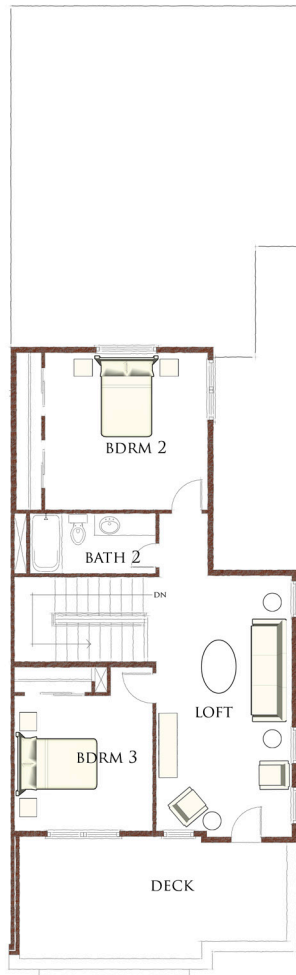

## Cambria

Two-Story • Main Floor Master •  
3 bedrooms + loft • 2.5 baths •  
2 Car Garage with Extra Storage

Total Square Feet: 3253  
Finished Square Feet: 2017

### Featuring

- Main floor master suite
- Upper level loft with optional study
- Main level laundry room
- Fenced rear yard
- Side yard patio

UPPER LEVEL  
772 sq ft

MAIN LEVEL  
1245 sq ft

WonderlandHomes.com | 720.524.3591