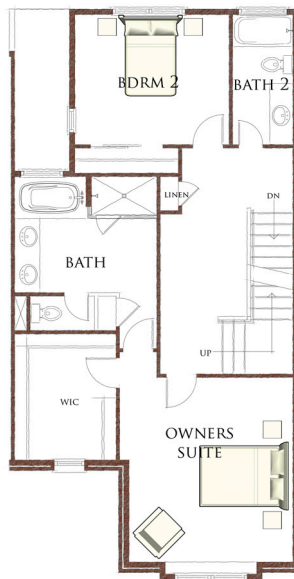

Bedford

Two-Story + Loft Level • 2 bedrooms • 2.5 baths

Total Square Feet: 3242

Finished Square Feet: 2241

Featuring

- Upper loft level with private deck
- Main level office
- Main level laundry room
- Mud room
- Fenced rear yard
- Optional bedroom ILO office

UPPER LEVEL
881 sq ft

MAIN LEVEL
986 sq ft

LOFT LEVEL
374 sq ft