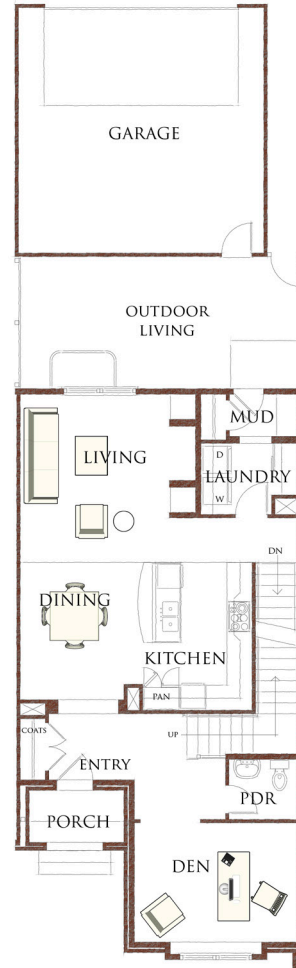

Bedford

Two-Story + Loft Level • 2 bedrooms • 2.5 baths

Total Square Feet: 3242

Finished Square Feet: 2241

Featuring

- Upper loft level with private deck
- Main level office
- Main level laundry room
- Mud room
- Fenced rear yard
- Optional bedroom ILO office

UPPER LEVEL
881 sq ft

MAIN LEVEL
986 sq ft

LOFT LEVEL
374 sq ft