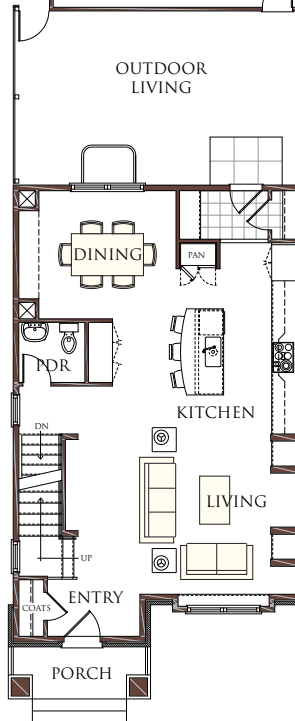

## Addison

Two-Story + Loft Level • 2 bedrooms • 2.5 baths

Total Square Feet: 2951

Finished Square Feet: 2125

### Featuring

- Upper loft level with private deck
- Upper level laundry room
- Fenced rear yard

**UPPER LEVEL**  
812 sq ft

**MAIN LEVEL**  
822 sq ft

**LOFT LEVEL**  
491 sq ft

WonderlandHomes.com | 720.524.3591

\*Please check with the Sales Consultant for variations or changes to this plan.

© 2016 Wonderland Homes. All square footages, floorplans, and dimensions are approximate and are subject to change without notice. Actual configuration may vary based on specific lot size, shape and topography. Furniture placement is for representation purposes only. Pricing is subject to change without notice and subject to prior sale and availability.