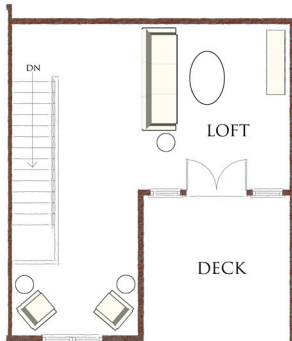

## Addison

Two-Story + Loft Level • 2 bedrooms • 2.5 baths

Total Square Feet: 2951

Finished Square Feet: 2125

### Featuring

- Upper loft level with private deck
- Upper level laundry room
- Fenced rear yard

**UPPER LEVEL**  
812 sq ft

**MAIN LEVEL**  
822 sq ft

**LOFT LEVEL**  
491 sq ft

WonderlandHomes.com | 720.524.3591