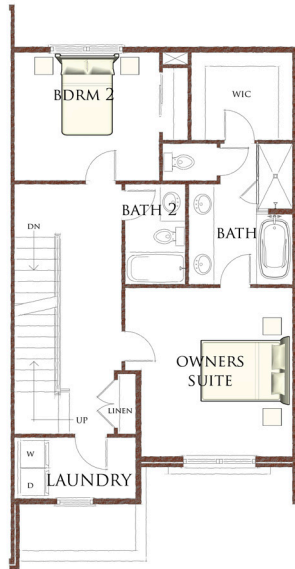

## Addison

Two-Story + Loft Level • 2 bedrooms • 2.5 baths

Total Square Feet: 2951

Finished Square Feet: 2125

### Featuring

- Upper loft level with private deck
- Upper level laundry room
- Fenced rear yard

**UPPER LEVEL**  
812 sq ft

**MAIN LEVEL**  
822 sq ft

**LOFT LEVEL**  
491 sq ft

WonderlandHomes.com | 720.524.3591