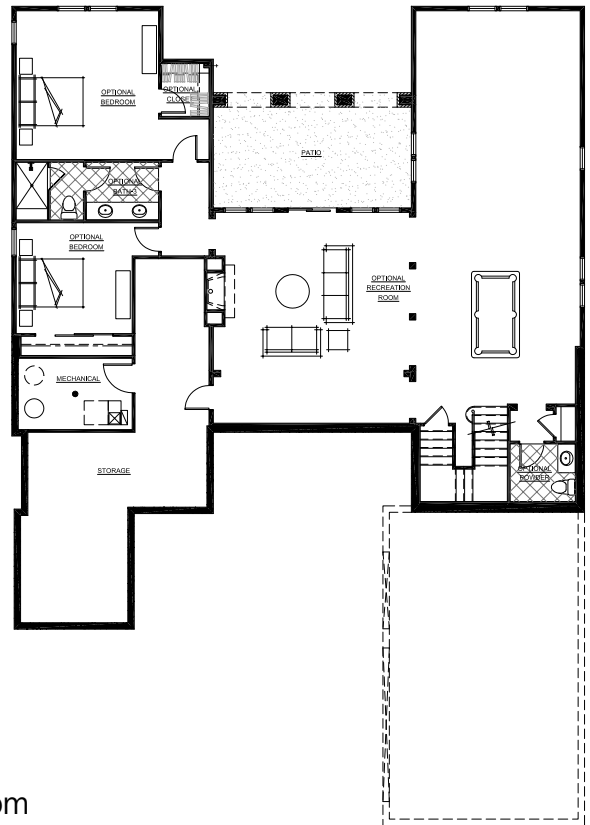

Capri modern farmhouse

Ranch • 2 bedrooms + office • 2 full baths • 1 half bath • Optional finished basement

Total Square Feet: 4955
Finished Square Feet: 2429
Unfinished Basement: 2526

Featuring

- Main floor master suite
- 3-car garage
- Optional covered deck
- Guest suite

MAIN LEVEL
2389 sq ft

LANDING AT
BASEMENT LEVEL
40 sq ft

Capri backcountry ranch

Ranch • 2 bedrooms + office • 2 full baths • 1 half bath • Optional finished basement

Total Square Feet: 4955
Finished Square Feet: 2429
Unfinished Basement: 2526

Featuring

- Main floor master suite
- 3-car garage
- Optional covered deck
- Guest suite

MAIN LEVEL
2389 sq ft

LANDING AT
BASEMENT LEVEL
40 sq ft