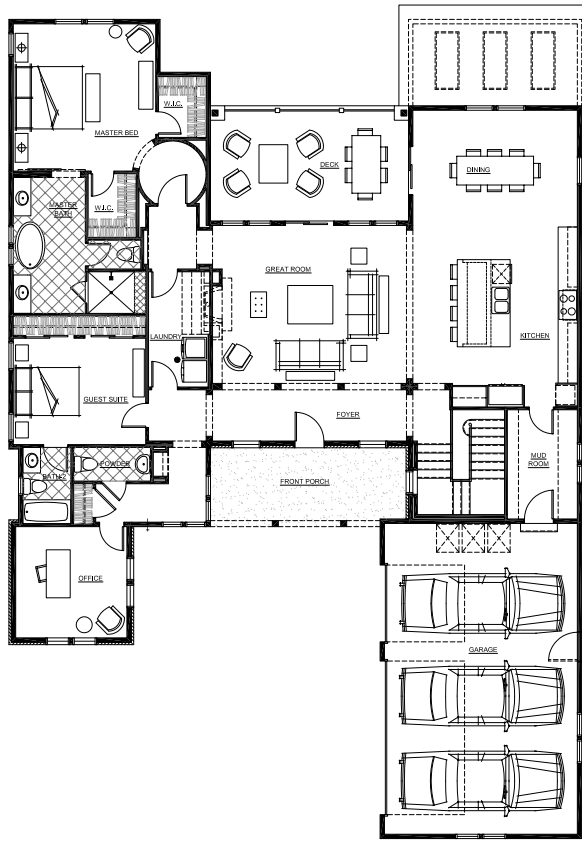

Capri modern farmhouse

Ranch • 2 bedrooms + office • 2 full baths • 1 half bath • Optional finished basement

Total Square Feet: 4955
Finished Square Feet: 2429
Unfinished Basement: 2526

Featuring

- Main floor master suite
- 3-car garage
- Optional covered deck
- Guest suite

MAIN LEVEL
2389 sq ft

LANDING AT
BASEMENT LEVEL
40 sq ft

Capri backcountry ranch

Ranch • 2 bedrooms + office • 2 full baths • 1 half bath • Optional finished basement

Total Square Feet: 4955
Finished Square Feet: 2429
Unfinished Basement: 2526

Featuring

- Main floor master suite
- 3-car garage
- Optional covered deck
- Guest suite

MAIN LEVEL
2389 sq ft

LANDING AT
BASEMENT LEVEL
40 sq ft