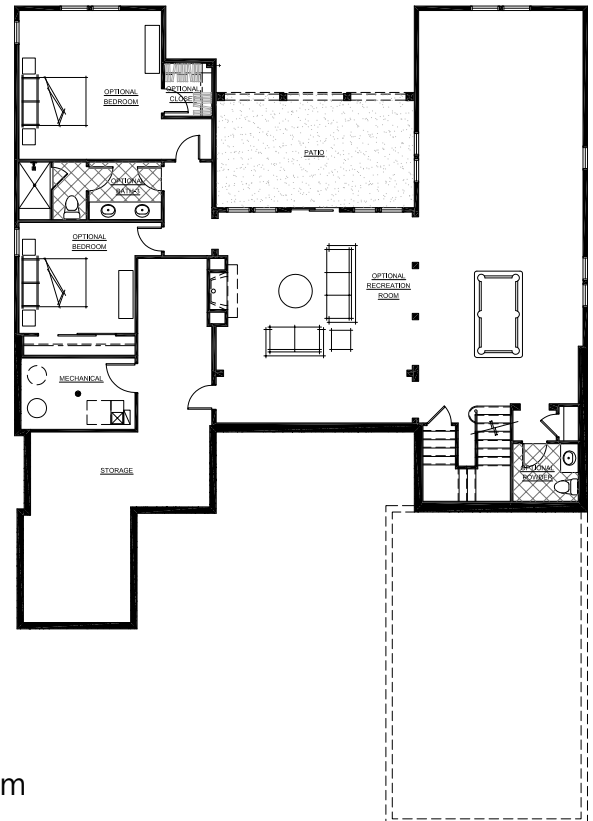

Capri modern farmhouse

Ranch • 2 bedrooms + office • 2 full baths • 1 half bath • Optional finished basement

Total Square Feet: 4955
Finished Square Feet: 2429
Unfinished Basement: 2526

Featuring

- Main floor master suite
- 3-car garage
- Optional covered deck
- Guest suite

MAIN LEVEL
2389 sq ft

LANDING AT
BASEMENT LEVEL
40 sq ft

Capri backcountry ranch

Ranch • 2 bedrooms + office • 2 full baths • 1 half bath • Optional finished basement

Total Square Feet: 4955
Finished Square Feet: 2429
Unfinished Basement: 2526

Featuring

- Main floor master suite
- 3-car garage
- Optional covered deck
- Guest suite

MAIN LEVEL
2389 sq ft

LANDING AT
BASEMENT LEVEL
40 sq ft