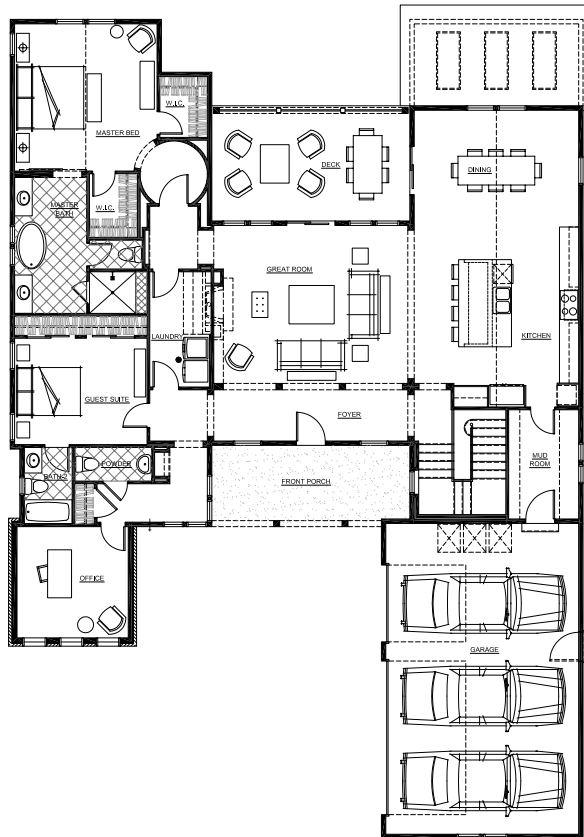

Capri modern farmhouse

Ranch • 2 bedrooms + office • 2 full baths • 1 half bath • Optional finished basement

Total Square Feet: 4955
Finished Square Feet: 2429
Unfinished Basement: 2526

Featuring

- Main floor master suite
- 3-car garage
- Optional covered deck
- Guest suite

MAIN LEVEL
2389 sq ft

LANDING AT
BASEMENT LEVEL
40 sq ft

Capri backcountry ranch

Ranch • 2 bedrooms + office • 2 full baths • 1 half bath • Optional finished basement

Total Square Feet: 4955
Finished Square Feet: 2429
Unfinished Basement: 2526

Featuring

- Main floor master suite
- 3-car garage
- Optional covered deck
- Guest suite

MAIN LEVEL
2389 sq ft

LANDING AT
BASEMENT LEVEL
40 sq ft