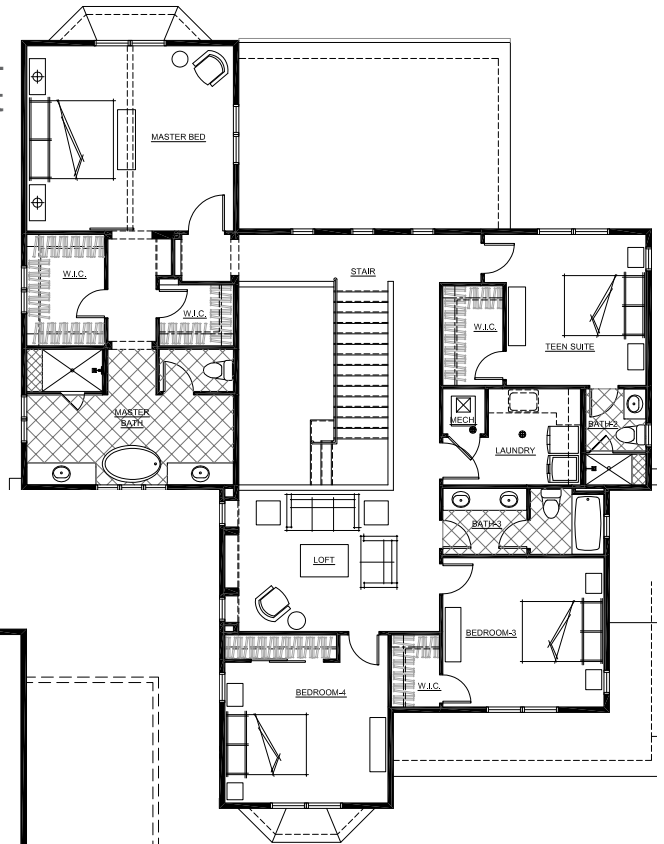

Douglas cape cod

Two-Story • 4 bedrooms • 3.5 baths

Total Square Feet: 5638
Finished Square Feet: 4005

Featuring

- Great room
- 4-car tandem garage
- Teen suite
- Loft
- Upstairs laundry

UPPER LEVEL
2015 sq ft

MAIN LEVEL
1863 sq ft

Douglas prairie

Two-Story • 4 bedrooms • 3.5 baths

Total Square Feet: 5665
Finished Square Feet: 4032

Featuring

- Great room
- 4-car tandem garage
- Teen suite
- Loft
- Upstairs laundry