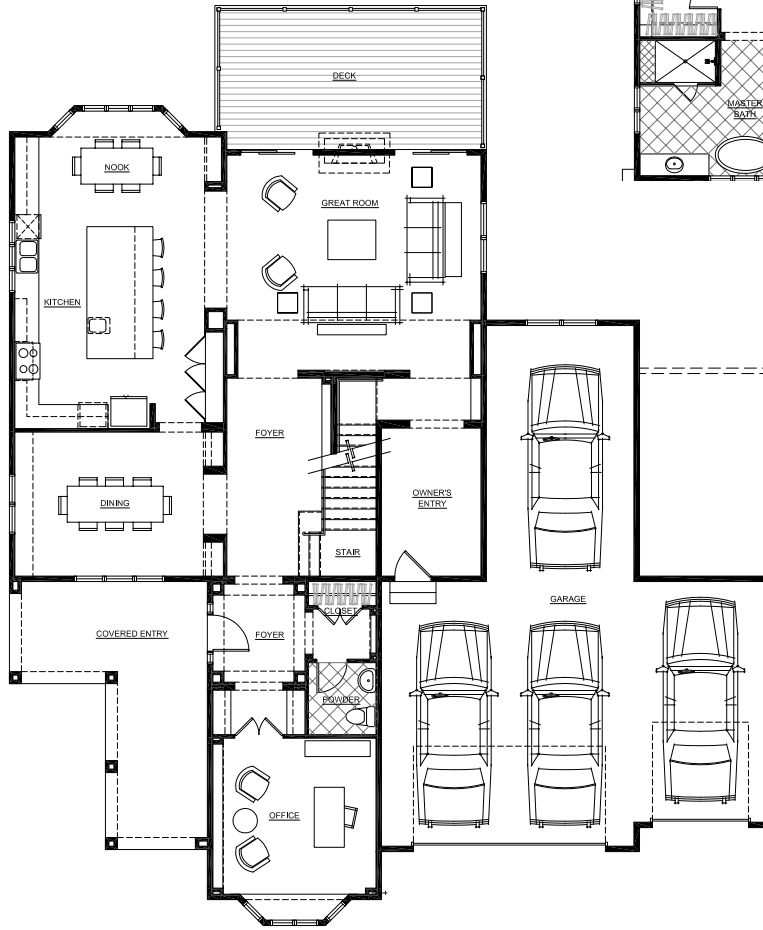

Douglas cape cod

Two-Story • 4 bedrooms • 3.5 baths

Total Square Feet: 5638
Finished Square Feet: 4005

Featuring

- Great room
- 4-car tandem garage
- Teen suite
- Loft
- Upstairs laundry

UPPER LEVEL
2015 sq ft

MAIN LEVEL
1863 sq ft

Douglas prairie

Two-Story • 4 bedrooms • 3.5 baths

Total Square Feet: 5665
Finished Square Feet: 4032

Featuring

- Great room
- 4-car tandem garage
- Teen suite
- Loft
- Upstairs laundry