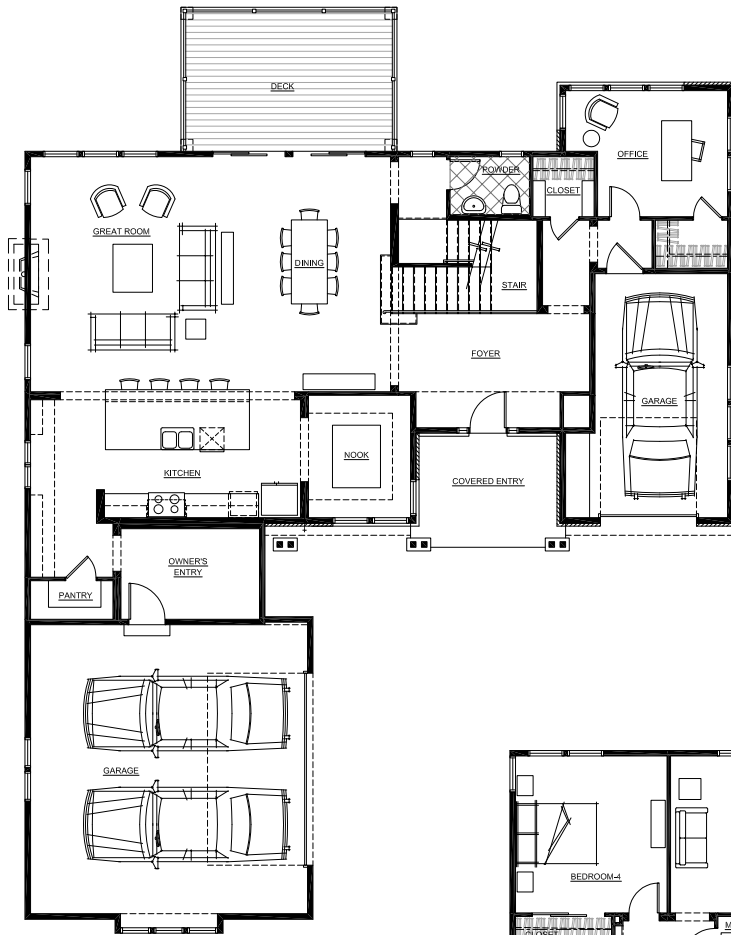

Belize cape cod

Two-Story • 4 bedrooms • 3.5 baths

Total Square Feet: 5098
Finished Square Feet: 3605

Featuring

- Great room
- 3-car garage
- Teen suite
- Loft
- Upstairs laundry

MAIN LEVEL
1648 sq ft

UPPER LEVEL
1793 sq ft

Belize prairie

Two-Story • 4 bedrooms • 3.5 baths

Total Square Feet: 5076

Finished Square Feet: 3583

Featuring

- Great room
- 3-car garage
- Teen suite
- Loft
- Upstairs laundry

MAIN LEVEL
1626 sq ft

UPPER LEVEL
1793 sq ft