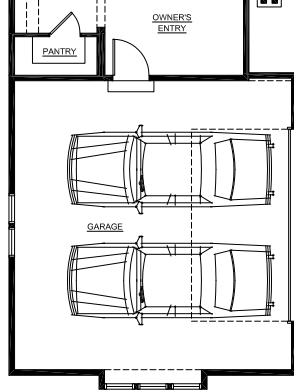

Belize cape cod

Two-Story • 4 bedrooms • 3.5 baths

Total Square Feet: 5098
Finished Square Feet: 3605

Featuring

- Great room
- 3-car garage
- Teen suite
- Loft
- Upstairs laundry

MAIN LEVEL
1648 sq ft

UPPER LEVEL
1793 sq ft

Belize prairie

Two-Story • 4 bedrooms • 3.5 baths

Total Square Feet: 5076

Finished Square Feet: 3583

Featuring

- Great room
- 3-car garage
- Teen suite
- Loft
- Upstairs laundry

MAIN LEVEL
1626 sq ft

UPPER LEVEL
1793 sq ft