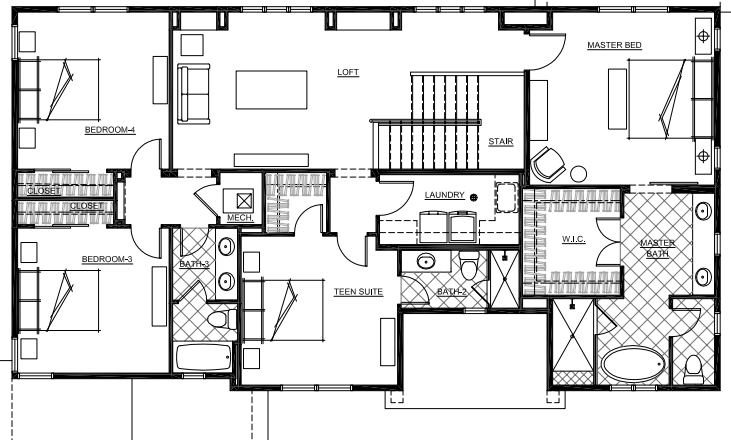

Belize cape cod

Two-Story • 4 bedrooms • 3.5 baths

Total Square Feet: 5098
Finished Square Feet: 3605

Featuring

- Great room
- 3-car garage
- Teen suite
- Loft
- Upstairs laundry

MAIN LEVEL
1648 sq ft

UPPER LEVEL
1793 sq ft

Belize prairie

Two-Story • 4 bedrooms • 3.5 baths

Total Square Feet: 5076

Finished Square Feet: 3583

Featuring

- Great room
- 3-car garage
- Teen suite
- Loft
- Upstairs laundry

MAIN LEVEL
1626 sq ft

UPPER LEVEL
1793 sq ft