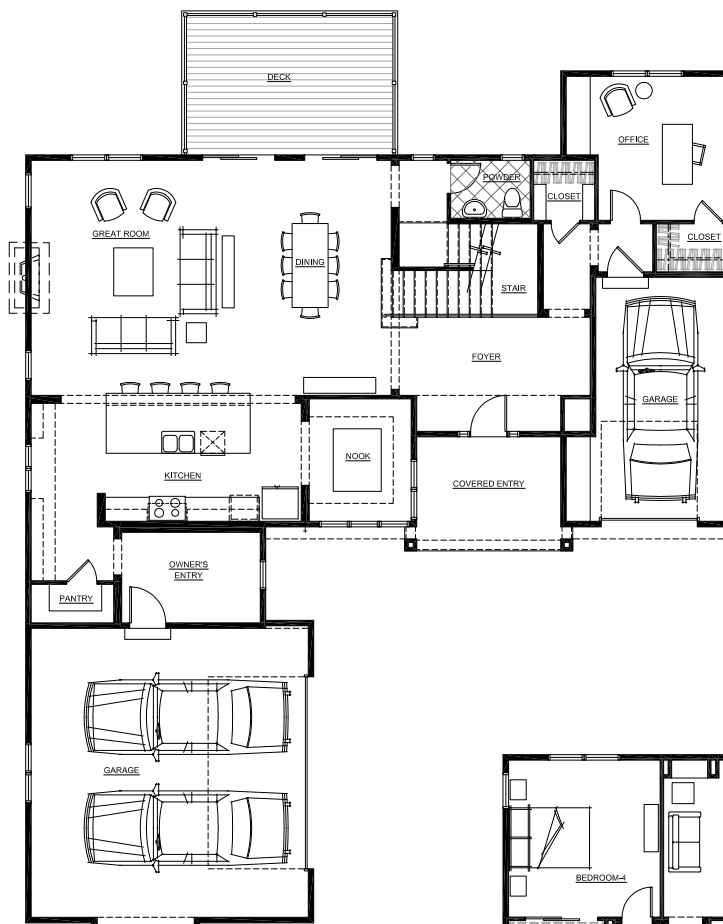

Belize cape cod

Two-Story • 4 bedrooms • 3.5 baths

Total Square Feet: 5098
Finished Square Feet: 3605

Featuring

- Great room
- 3-car garage
- Teen suite
- Loft
- Upstairs laundry

MAIN LEVEL
1648 sq ft

UPPER LEVEL
1793 sq ft

Belize prairie

Two-Story • 4 bedrooms • 3.5 baths

Total Square Feet: 5076

Finished Square Feet: 3583

Featuring

- Great room
- 3-car garage
- Teen suite
- Loft
- Upstairs laundry

MAIN LEVEL
1626 sq ft

UPPER LEVEL
1793 sq ft