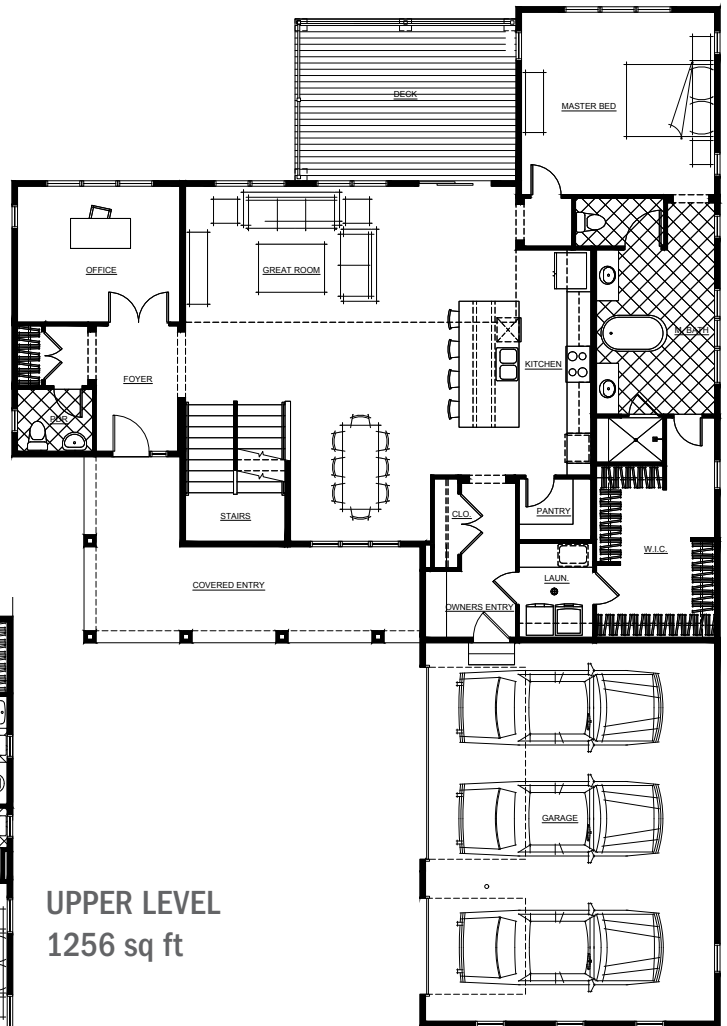

# Concord 2.0 cape cod

**Two-Story • 4 bedrooms • 3.5 baths**

Total Square Feet: 5416  
Finished Square Feet: 3398

**Featuring**

- Great room
- Master suite on main level
- 3-car garage
- Loft
- Main level laundry

**MAIN LEVEL**  
2142 sq ft

**UPPER LEVEL**  
1256 sq ft

# Concord 2.0 backcountry ranch

**Two-Story • 4 bedrooms • 3.5 baths**

Total Square Feet: 5416  
Finished Square Feet: 3398

**Featuring**

- Great room
- Master suite on main level
- 3-car garage
- Loft
- Main level laundry