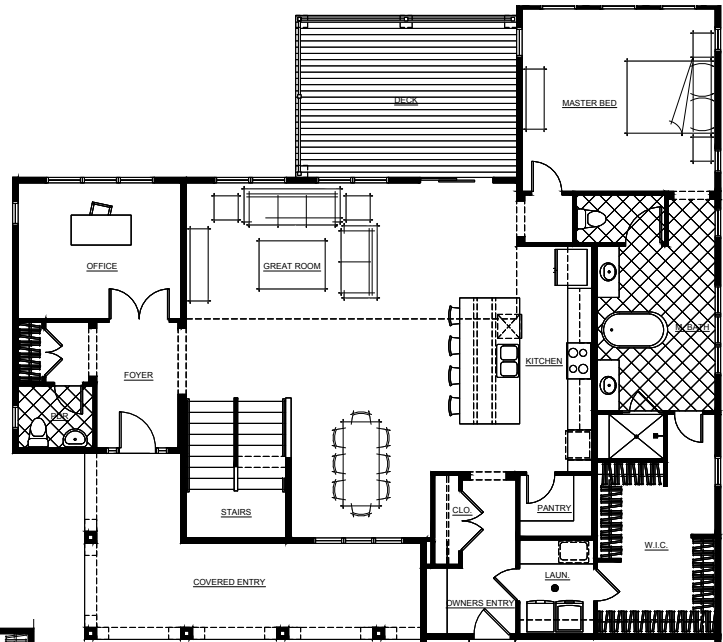

# Concord 2.0 cape cod

**Two-Story • 4 bedrooms • 3.5 baths**

Total Square Feet: 5416  
Finished Square Feet: 3398

**Featuring**

- Great room
- Master suite on main level
- 3-car garage
- Loft
- Main level laundry

**MAIN LEVEL**  
2142 sq ft

**UPPER LEVEL**  
1256 sq ft

# Concord 2.0 backcountry ranch

**Two-Story • 4 bedrooms • 3.5 baths**

Total Square Feet: 5416  
Finished Square Feet: 3398

**Featuring**

- Great room
- Master suite on main level
- 3-car garage
- Loft
- Main level laundry