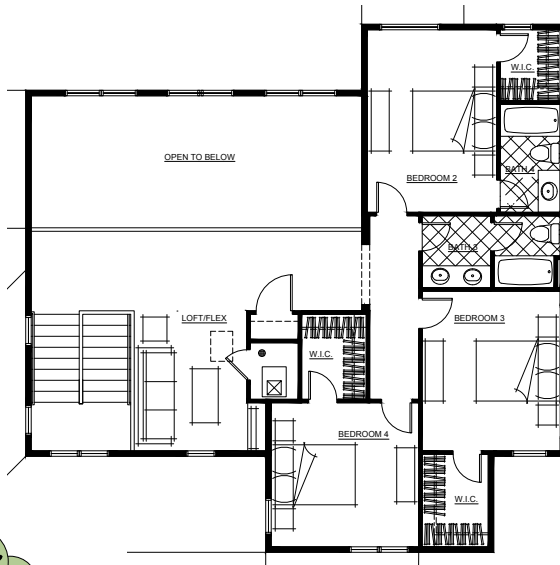

# Concord 2.0 cape cod

**Two-Story • 4 bedrooms • 3.5 baths**

Total Square Feet: 5416  
Finished Square Feet: 3398

**Featuring**

- Great room
- Master suite on main level
- 3-car garage
- Loft
- Main level laundry

**MAIN LEVEL**  
2142 sq ft

**UPPER LEVEL**  
1256 sq ft

# Concord 2.0 backcountry ranch

**Two-Story • 4 bedrooms • 3.5 baths**

Total Square Feet: 5416  
Finished Square Feet: 3398

**Featuring**

- Great room
- Master suite on main level
- 3-car garage
- Loft
- Main level laundry