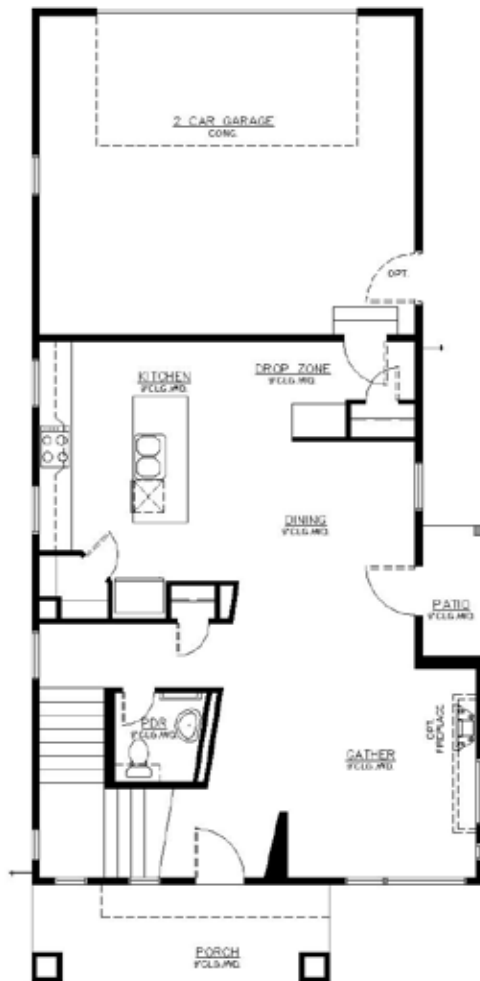

INDIGO

Two-Story • 3 bedrooms • 2.5 baths

Finished Square Feet: 1846

Featuring

- Kitchen with spacious island
- Convenient upper level laundry room
- Owner's suite with 5-piece bath

Preliminary

Modern

MAIN LEVEL
863 finished sq ft

UPPER LEVEL
983 finished sq ft

WonderlandHomes.com

*Please check with the Sales Consultant for variations or changes to this plan. Actual floorplan may vary based upon elevation.
© 2017 Wonderland Homes. All square footages, floorplans, and dimensions are approximate and are subject to change without notice. Actual configuration may vary based on specific lot size, shape and topography. Furniture placement is for representation purposes only. Pricing is subject to change without notice and subject to prior sale and availability.

INDIGO

Optional Finished Basement

Finished Square Feet with Basement: 2665

Total with basement finish:

4 bedrooms • 3.5 baths

Preliminary

Contemporary Pagoda

OPTIONAL BASEMENT FINISH
819 finished sq ft