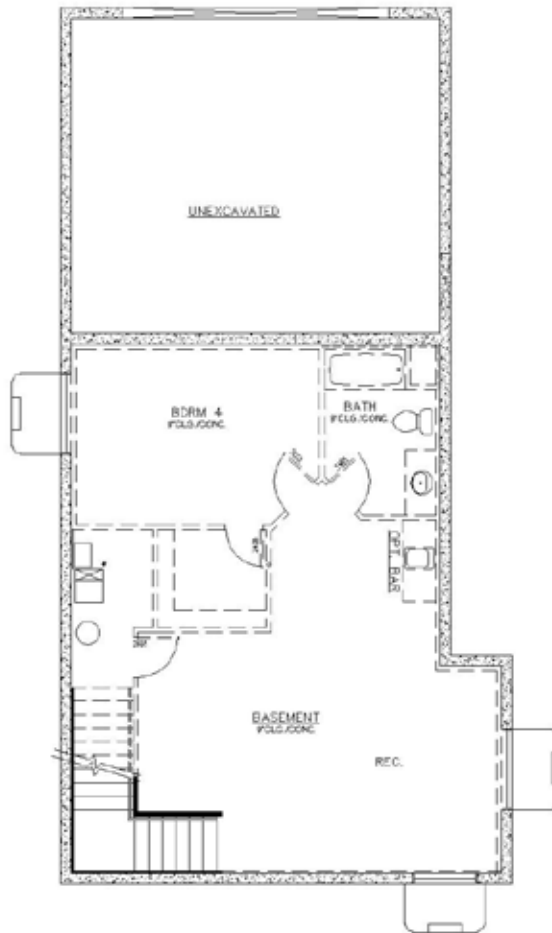

INDIGO

Two-Story • 3 bedrooms • 2.5 baths

Finished Square Feet: 1846

Featuring

- Kitchen with spacious island
- Convenient upper level laundry room
- Owner's suite with 5-piece bath

Preliminary

Modern

MAIN LEVEL
863 finished sq ft

UPPER LEVEL
983 finished sq ft

WonderlandHomes.com

*Please check with the Sales Consultant for variations or changes to this plan. Actual floorplan may vary based upon elevation.
© 2017 Wonderland Homes. All square footages, floorplans, and dimensions are approximate and are subject to change without notice. Actual configuration may vary based on specific lot size, shape and topography. Furniture placement is for representation purposes only. Pricing is subject to change without notice and subject to prior sale and availability.

INDIGO

Optional Finished Basement

Finished Square Feet with Basement: 2665

Total with basement finish:

4 bedrooms • 3.5 baths

Preliminary

Contemporary Pagoda

OPTIONAL BASEMENT FINISH
819 finished sq ft

WonderlandHomes.com

*Please check with the Sales Consultant for variations or changes to this plan. Actual floorplan may vary based upon elevation.
© 2017 Wonderland Homes. All square footages, floorplans, and dimensions are approximate and are subject to change without notice. Actual configuration may vary based on specific lot size, shape and topography. Furniture placement is for representation purposes only. Pricing is subject to change without notice and subject to prior sale and availability.