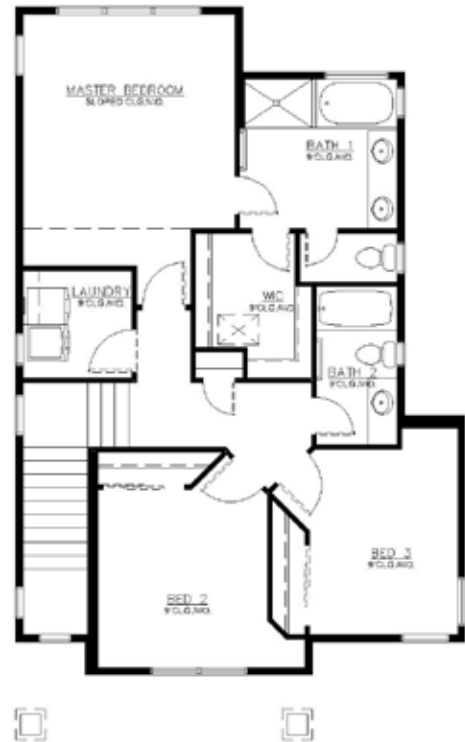

INDIGO

Two-Story • 3 bedrooms • 2.5 baths

Finished Square Feet: 1846

Featuring

- Kitchen with spacious island
- Convenient upper level laundry room
- Owner's suite with 5-piece bath

Preliminary

Modern

MAIN LEVEL
863 finished sq ft

UPPER LEVEL
983 finished sq ft

WonderlandHomes.com

*Please check with the Sales Consultant for variations or changes to this plan. Actual floorplan may vary based upon elevation.
© 2017 Wonderland Homes. All square footages, floorplans, and dimensions are approximate and are subject to change without notice. Actual configuration may vary based on specific lot size, shape and topography. Furniture placement is for representation purposes only. Pricing is subject to change without notice and subject to prior sale and availability.

INDIGO

Optional Finished Basement

Finished Square Feet with Basement: 2665

Total with basement finish:

4 bedrooms • 3.5 baths

Preliminary

Contemporary Pagoda

OPTIONAL BASEMENT FINISH
819 finished sq ft