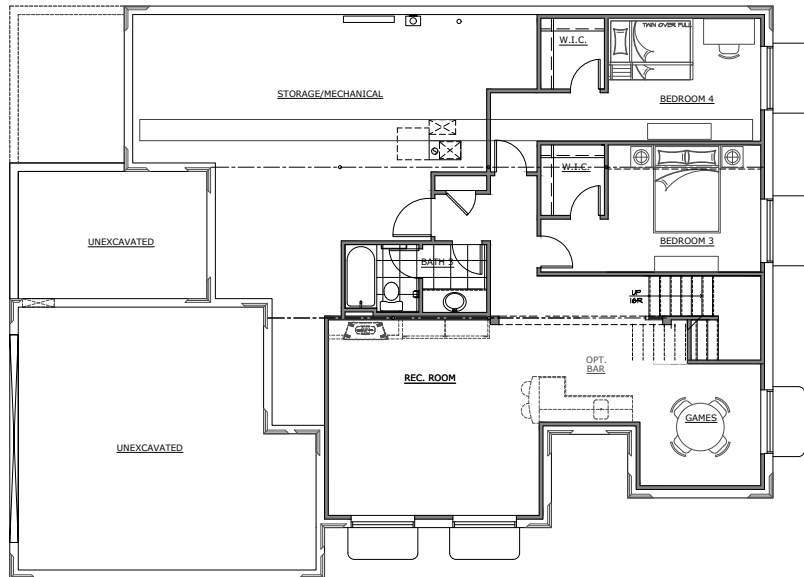

OPTIONAL BASEMENT FINISH
1004 sq ft