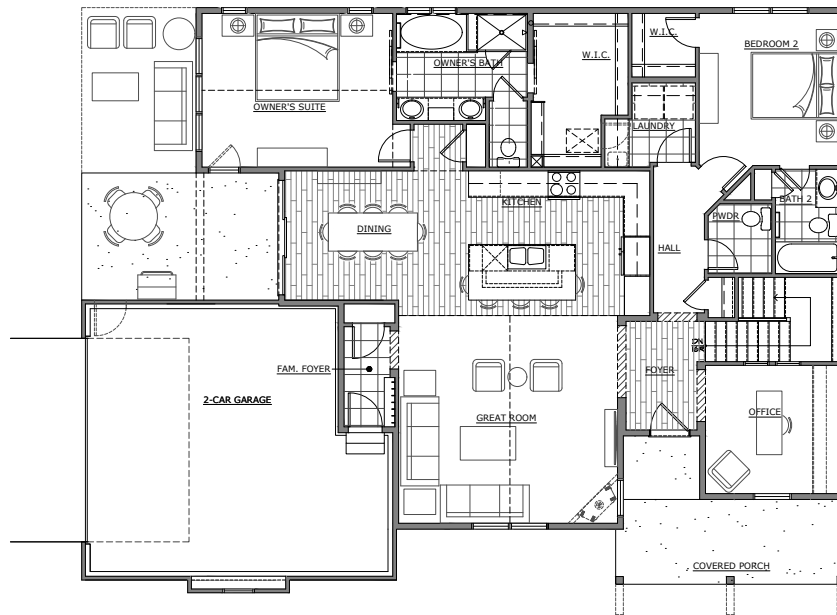

# LOGAN

**One-Story with optional second story •  
2 bedrooms • 2.5 baths**

Total Square Feet: 3327  
Finished Square Feet: 1724

### Featuring

- Optional second story with bonus room, bedroom and bathroom
- Spacious outdoor living area
- Kitchen with large island overlooking great room

Modern Farmhouse Exterior

**MAIN LEVEL**  
1724 sq ft